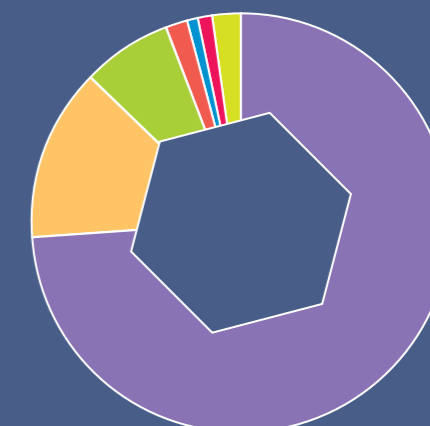

Ofsted Inspection Grades – as published at June 2014

89%
of colleges are
graded good
or outstanding

Average number of students in Sixth Form Colleges

Total number of 16-18 students: **156,833**
Total number of 19+ students: **17,232**

Qualifications of students on entry

% of 16-18 students by GCSE point score

6.5%	<4	27.6%	6-6.99
18.2%	4-4.99	10.3%	7+
35.2%	5-5.99	1.3%	Not available

Ethnicity of students

73.1%	White
13.5%	Asian/Asian British
7.3%	Black/African/Caribbean/Black British
1.8%	Mixed (White Black)
1.1%	Mixed (White Asian)
1.1%	Mixed (Other)
2.3%	Other