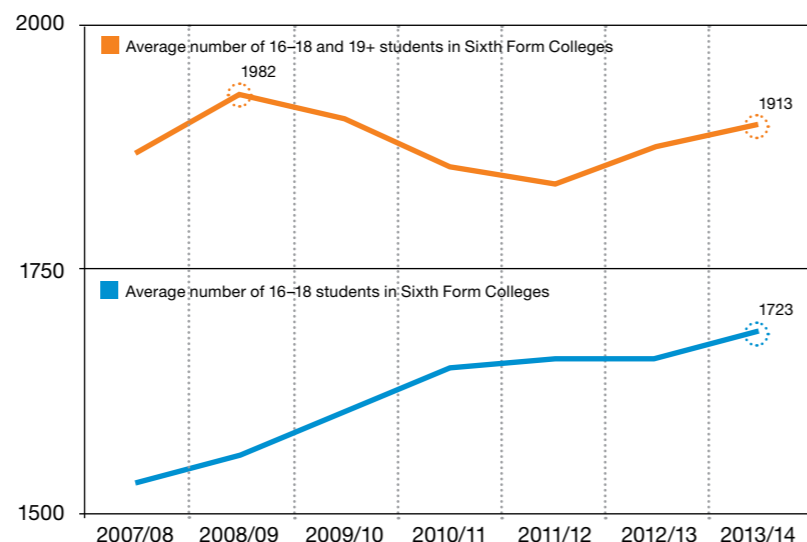

Sixth Form Colleges
Association

Directory of Sixth Form Colleges

2013/14

Analysis

The 2014 Directory of Sixth Form Colleges is based on data provided by 91 Sixth Form Colleges. All information, unless otherwise indicated, was taken from colleges' June 2014 ILR R10 return. We are extremely grateful to all of our members that took the time to submit their data and helped us to develop this valuable resource for Sixth Form Colleges. The Directory is also used by SFCA in its work representing, promoting and supporting Sixth Form Colleges. A headline analysis of the data can be found below.

Number of colleges in each size category

Number of 16-18 FTEs	2011/12	2012/13	2013/14
2500 +	6	9	9
2000-2499	14	15	16
1500-1999	32	31	30
1000-1499	25	27	24
500-999	10	11	12
<500	1	0	0

Annual turnover

	(2012/13)
MAX	£19,975,696
MIN	£2,694,419
Average	£9,324,814

Ofsted Inspection Grades – as published at June 2014

89%
of colleges are
graded good
or outstanding

Average number of students in Sixth Form Colleges

Total number of 16-18 students: **156,833**
Total number of 19+ students: **17,232**