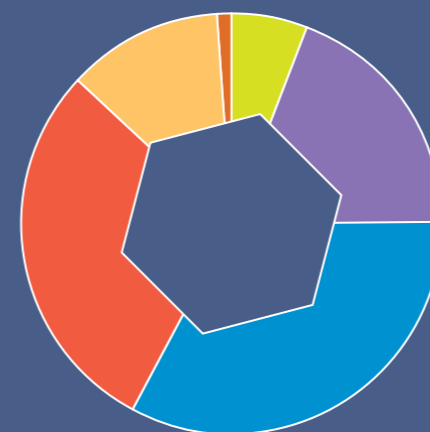

Ofsted Inspection Grades – as published at June 2014

89%
of colleges are
graded good
or outstanding

Average number of students in Sixth Form Colleges

Total number of 16-18 students: **156,833**
Total number of 19+ students: **17,232**

Qualifications of students on entry

% of 16-18 students by GCSE point score

6.5%	<4	27.6%	6-6.99
18.2%	4-4.99	10.3%	7+
35.2%	5-5.99	1.3%	Not available

Ethnicity of students

73.1%	White
13.5%	Asian/Asian British
7.3%	Black/African/Caribbean/Black British
1.8%	Mixed (White Black)
1.1%	Mixed (White Asian)
1.1%	Mixed (Other)
2.3%	Other