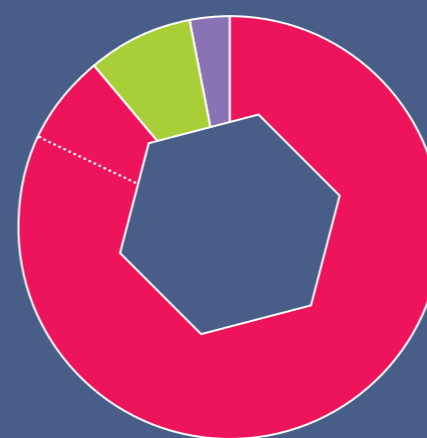

Qualifications of students on entry

% of 16-18 students by GCSE point score

6.5%	<4	27.6%	6-6.99
18.2%	4-4.99	10.3%	7+
35.2%	5-5.99	1.3%	Not available

Ethnicity of students

73.1%	White
13.5%	Asian/Asian British
7.3%	Black/African/Caribbean/Black British
1.8%	Mixed (White Black)
1.1%	Mixed (White Asian)
1.1%	Mixed (Other)
2.3%	Other

Learning activity

90.4%	Level 3
7.8%	Level 2
1.8%	Level 1

72.5%
of Level 3
activity is
AS and A2

SLDD and High Needs

16-18 Students	2011/12	2012/13	2013/14
Number of SLDD students	21,723	23,907	24,896
% of national student body	14.3%	15.2%	15.9%
MAX % of any colleges' student body	33.2%	45.0%	49.4%
MIN % of any colleges' student body	0.6%	0.0%	0.1%