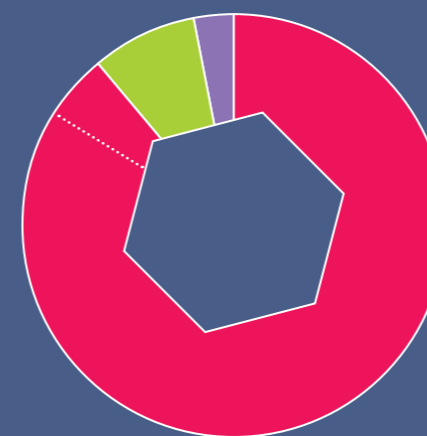

Learning activity

89.1%	Level 3
8.1%	Level 2
2.8%	Level 1

77%
of Level 3
activity is
AS and A2

SLDD and High Needs

16-18 Students	(2011/12)	(2012/13)
Number of SLDD students	21,723	23,907
% of national student body	14.3%	15.2%
MAX % of any colleges' student body	33.2%	45.0%
MIN % of any colleges' student body	0.6%	0.0%

Total number of High Needs students: 1,530

Bursary

	Guaranteed Bursary	Discretionary Bursary	Total
Number of students	2,531	31,394	33,925
% of national student body	1.6%	20.0%	21.6%
MAX % of any colleges' student body	35.5%	55.3%	-
MIN % of any colleges' student body	0.1%	0.7%	-