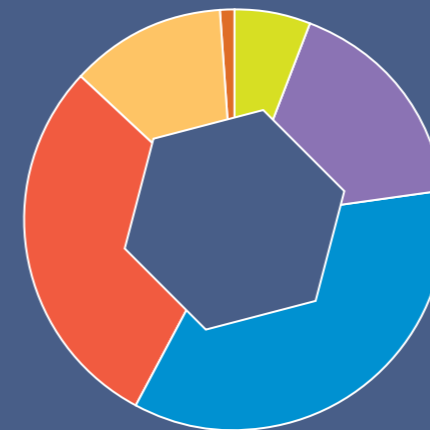

Qualifications of students on entry

% of 16-18 students by GCSE point score

5.9%	<4	28.0%	6-6.99
16.9%	4-4.99	11.4%	7+
34.3%	5-5.99	1.4%	Not available