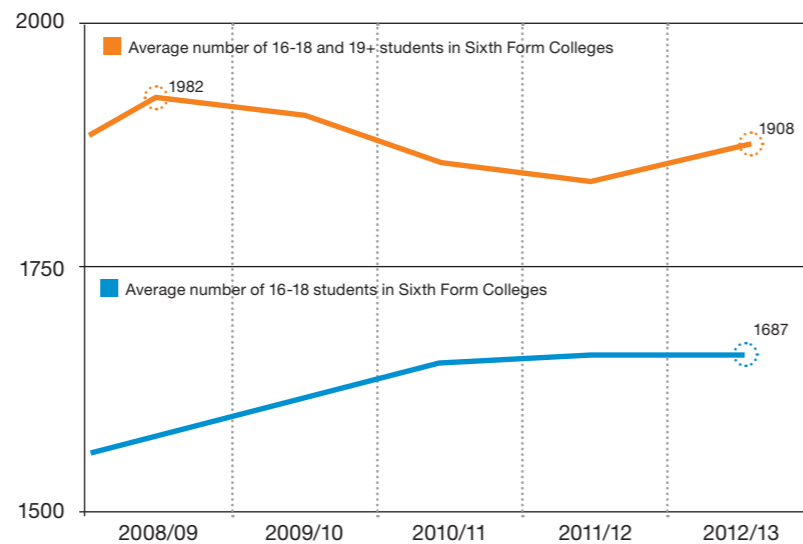

Analysis

The 2013 Directory of Sixth Form Colleges is based on data provided by all 93 Sixth Form Colleges. All information, unless otherwise indicated, was taken from colleges' June 2013 ILR R10 return. We are extremely grateful to all of our members that took the time to submit their data and helped us to develop this valuable resource for Sixth Form Colleges. The Directory is also used by SFCA in its work representing, promoting and supporting Sixth Form Colleges. A headline analysis of the data can be found below.

Number of colleges in each size category

Number of 16-18 FTEs	2011/12	2012/13
2500 +	6	9
2000-2499	14	15
1500-1999	32	31
1000-1499	25	27
500-999	10	11
<500	1	0

Annual turnover

	(2011/12)
MAX	£20,169,361
MIN	£3,666,000
Average	£9,424,091

Average number of students in Sixth Form Colleges

Total number of 16-18 students: **156,862**
Total number of 19+ students: **20,542**