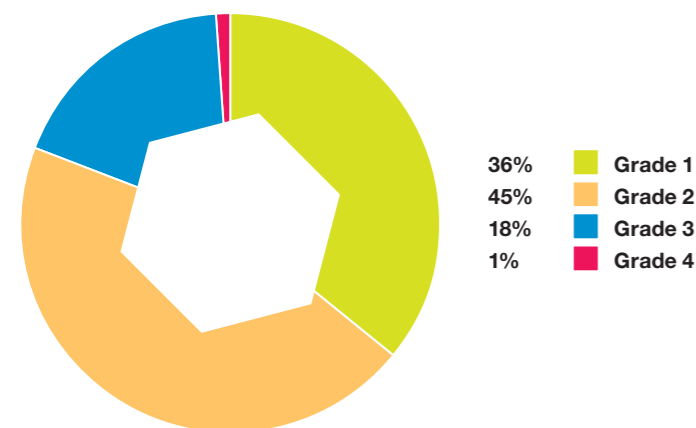

Ofsted Inspection Grades – as published at June 2013

80%
of colleges are
graded good
or outstanding